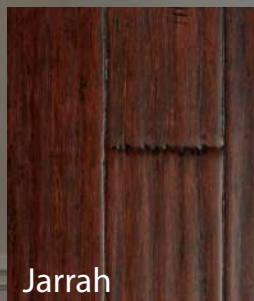

New
Artisan Collection
Hand Scraped
Bamboo
Flooring

Japanese Black

For more information, please visit our website: www.goldenfield.com.au or call 1300 866 800

Green Earth™ introduces The Artisan Collection Hand - Scraped Bamboo flooring.

The Artisan Collection is designed to have the rustic look of a hand crafted floor, showing all the natural wear signs of age but with the strength and practicality of a modern floor. In five new and unique colours The Artisan Collection - hand scraped bamboo turns any house into a home.

Heritage

Tradition

Jarrah

Japanese Black

Sliver Lead

Specification: Length: 1850 mm Width:125 mm Thickness: 12 mm

* Photo are for illustration only, color may vary to the actual product,

Local Distributor: